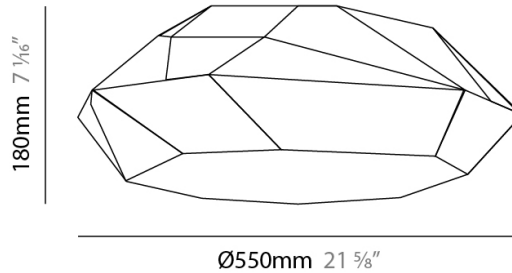

PROJECT	_____
TYPE	_____
NOTES	_____
QUANTITY	_____
DATE	_____

VIKI SURFACE

D82173

GENERAL

Series: Viki
Brand: Panzeri
Division: Design
Mounting Type: Surface
Mounting Location: Ceiling
Subcategory: Ambient

PHYSICAL

Shape: Abstract
Diameter (mm): 550
Diameter (in): 21 ⁵/₈"
Height (mm): 180
Height (in): 7 ¹/₁₆"
Light Distribution: Omnidirectional
Weight (kg): 1.80
Weight (lbs): 3.96
Diffuser: White Bi-Elastic Fabric
Fixture Finish: WHI
Fixture Material: Metal

ELECTRICAL

Number of Lamps: 2
Lamp Type: LED Retrofit / CFL
Bulb Included: Bulb Not Included
Total Output Wattage (W): 52
Max. Wattage Per Lamp (W): 26
Lamp Base: GX24-q3
Dimming: Non-Dimmable / 0-10V Dimming
Driver Included: Yes
Driver Location: Integrated
Driver Type: Ballast - Universal
Driver Class: Class 2
Input Voltage (V): 120 - 277

LED

OPTICAL

RATINGS AND CERTIFICATIONS

Certified By: CSA Certified to UL and CSA Standards
IP rating: IP20