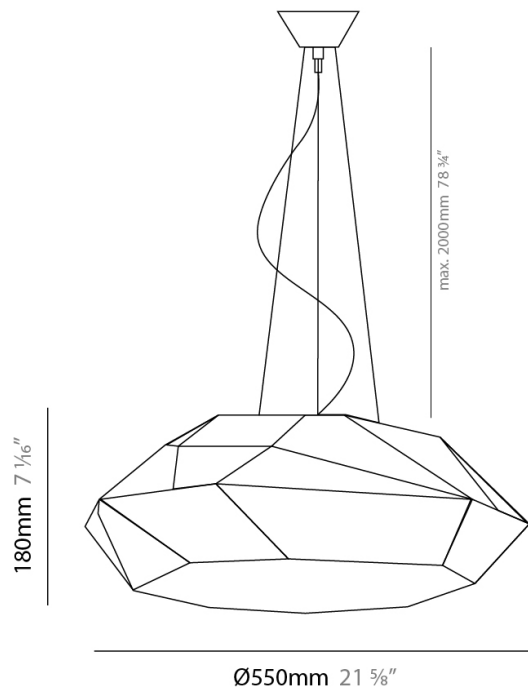

VIKI SUSPENSION

D81360

GENERAL

Series: Viki

Brand: Panzeri

Division: Design

Mounting Type: Suspension

Mounting Location: Ceiling

Subcategory: Pendant

PHYSICAL

Shape: Abstract

Diameter (mm): 550

Diameter (in): 21 ⁵/₈"

Height (mm): 180

Height (in): 7 ¹/₁₆"

Max. Overall Height (mm): 2180

Max. Overall Height (in): 85 ¹³/₁₆"

Light Distribution: Omnidirectional

Weight (kg): 2.431

Weight (lbs): 5.36

Diffuser: White Bi-Elastic Fabric

Fixture Finish: WHI

Fixture Material: Metal

Cable Details: 2000mm / 78 5/8" steel cable. 2200mm / 86 5/8" transparent PVC power cable.

ELECTRICAL

Input Wattage Range: 20 - 29 W

Number of Lamps: 2

Lamp Type: CFL

Bulb Included: Bulb Not Included

Total Output Wattage (W): 52

Max. Wattage Per Lamp (W): 26

Lamp Base: GX24-q3

Dimming: Non-Dimmable

Driver Included: Yes

Driver Location: Integrated

Driver Type: Ballast - Universal

Driver Class: Class 2

Input Voltage (V): 120 - 277

Upon Request: Integral 0-10V 120-277V

LED

OPTICAL

RATINGS AND CERTIFICATIONS

Certified By: CSA Certified to UL and CSA Standards

IP rating: IP20

D